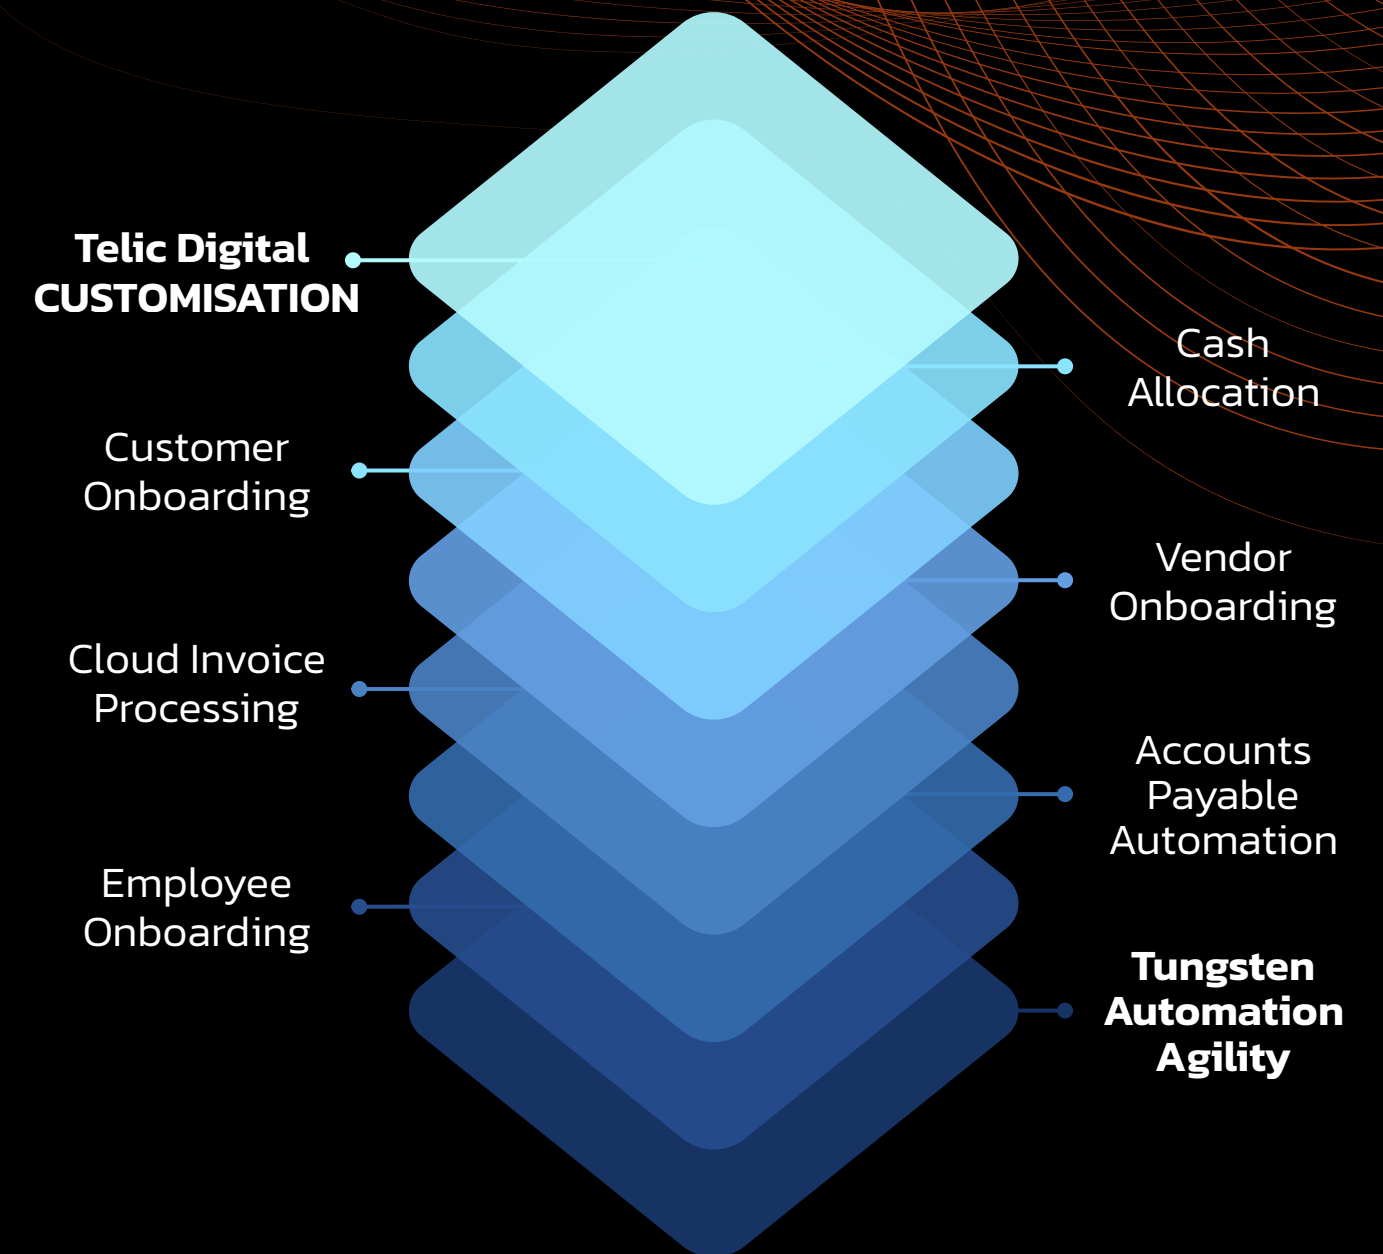

**The result? You're still spending too much time and money on manual workarounds.**

# THE SOLUTION: CUSTOM LAYERED AUTOMATION

Imagine building a solution that is perfectly aligned with your business. That's the power of custom layered automation.

We use Tungsten Automation as a robust, intelligent foundation. On top of that, we build and "stack" custom layers that address your unique needs.

This isn't about replacing what you have; it's about evolving it.

- **Foundation: Tungsten Automation** – A secure, scalable, and powerful platform.
- **Layer 1: Accounts Payable Automation** – Automate invoice capture, processing, and payment.
- **Layer 2: Employee Onboarding** – Streamline all new-hire paperwork and system access.
- **Layer 3: Cloud Invoice Processing** – Seamlessly manage invoices from any format or source.

# THE BENEFITS OF A TAILORED APPROACH

01